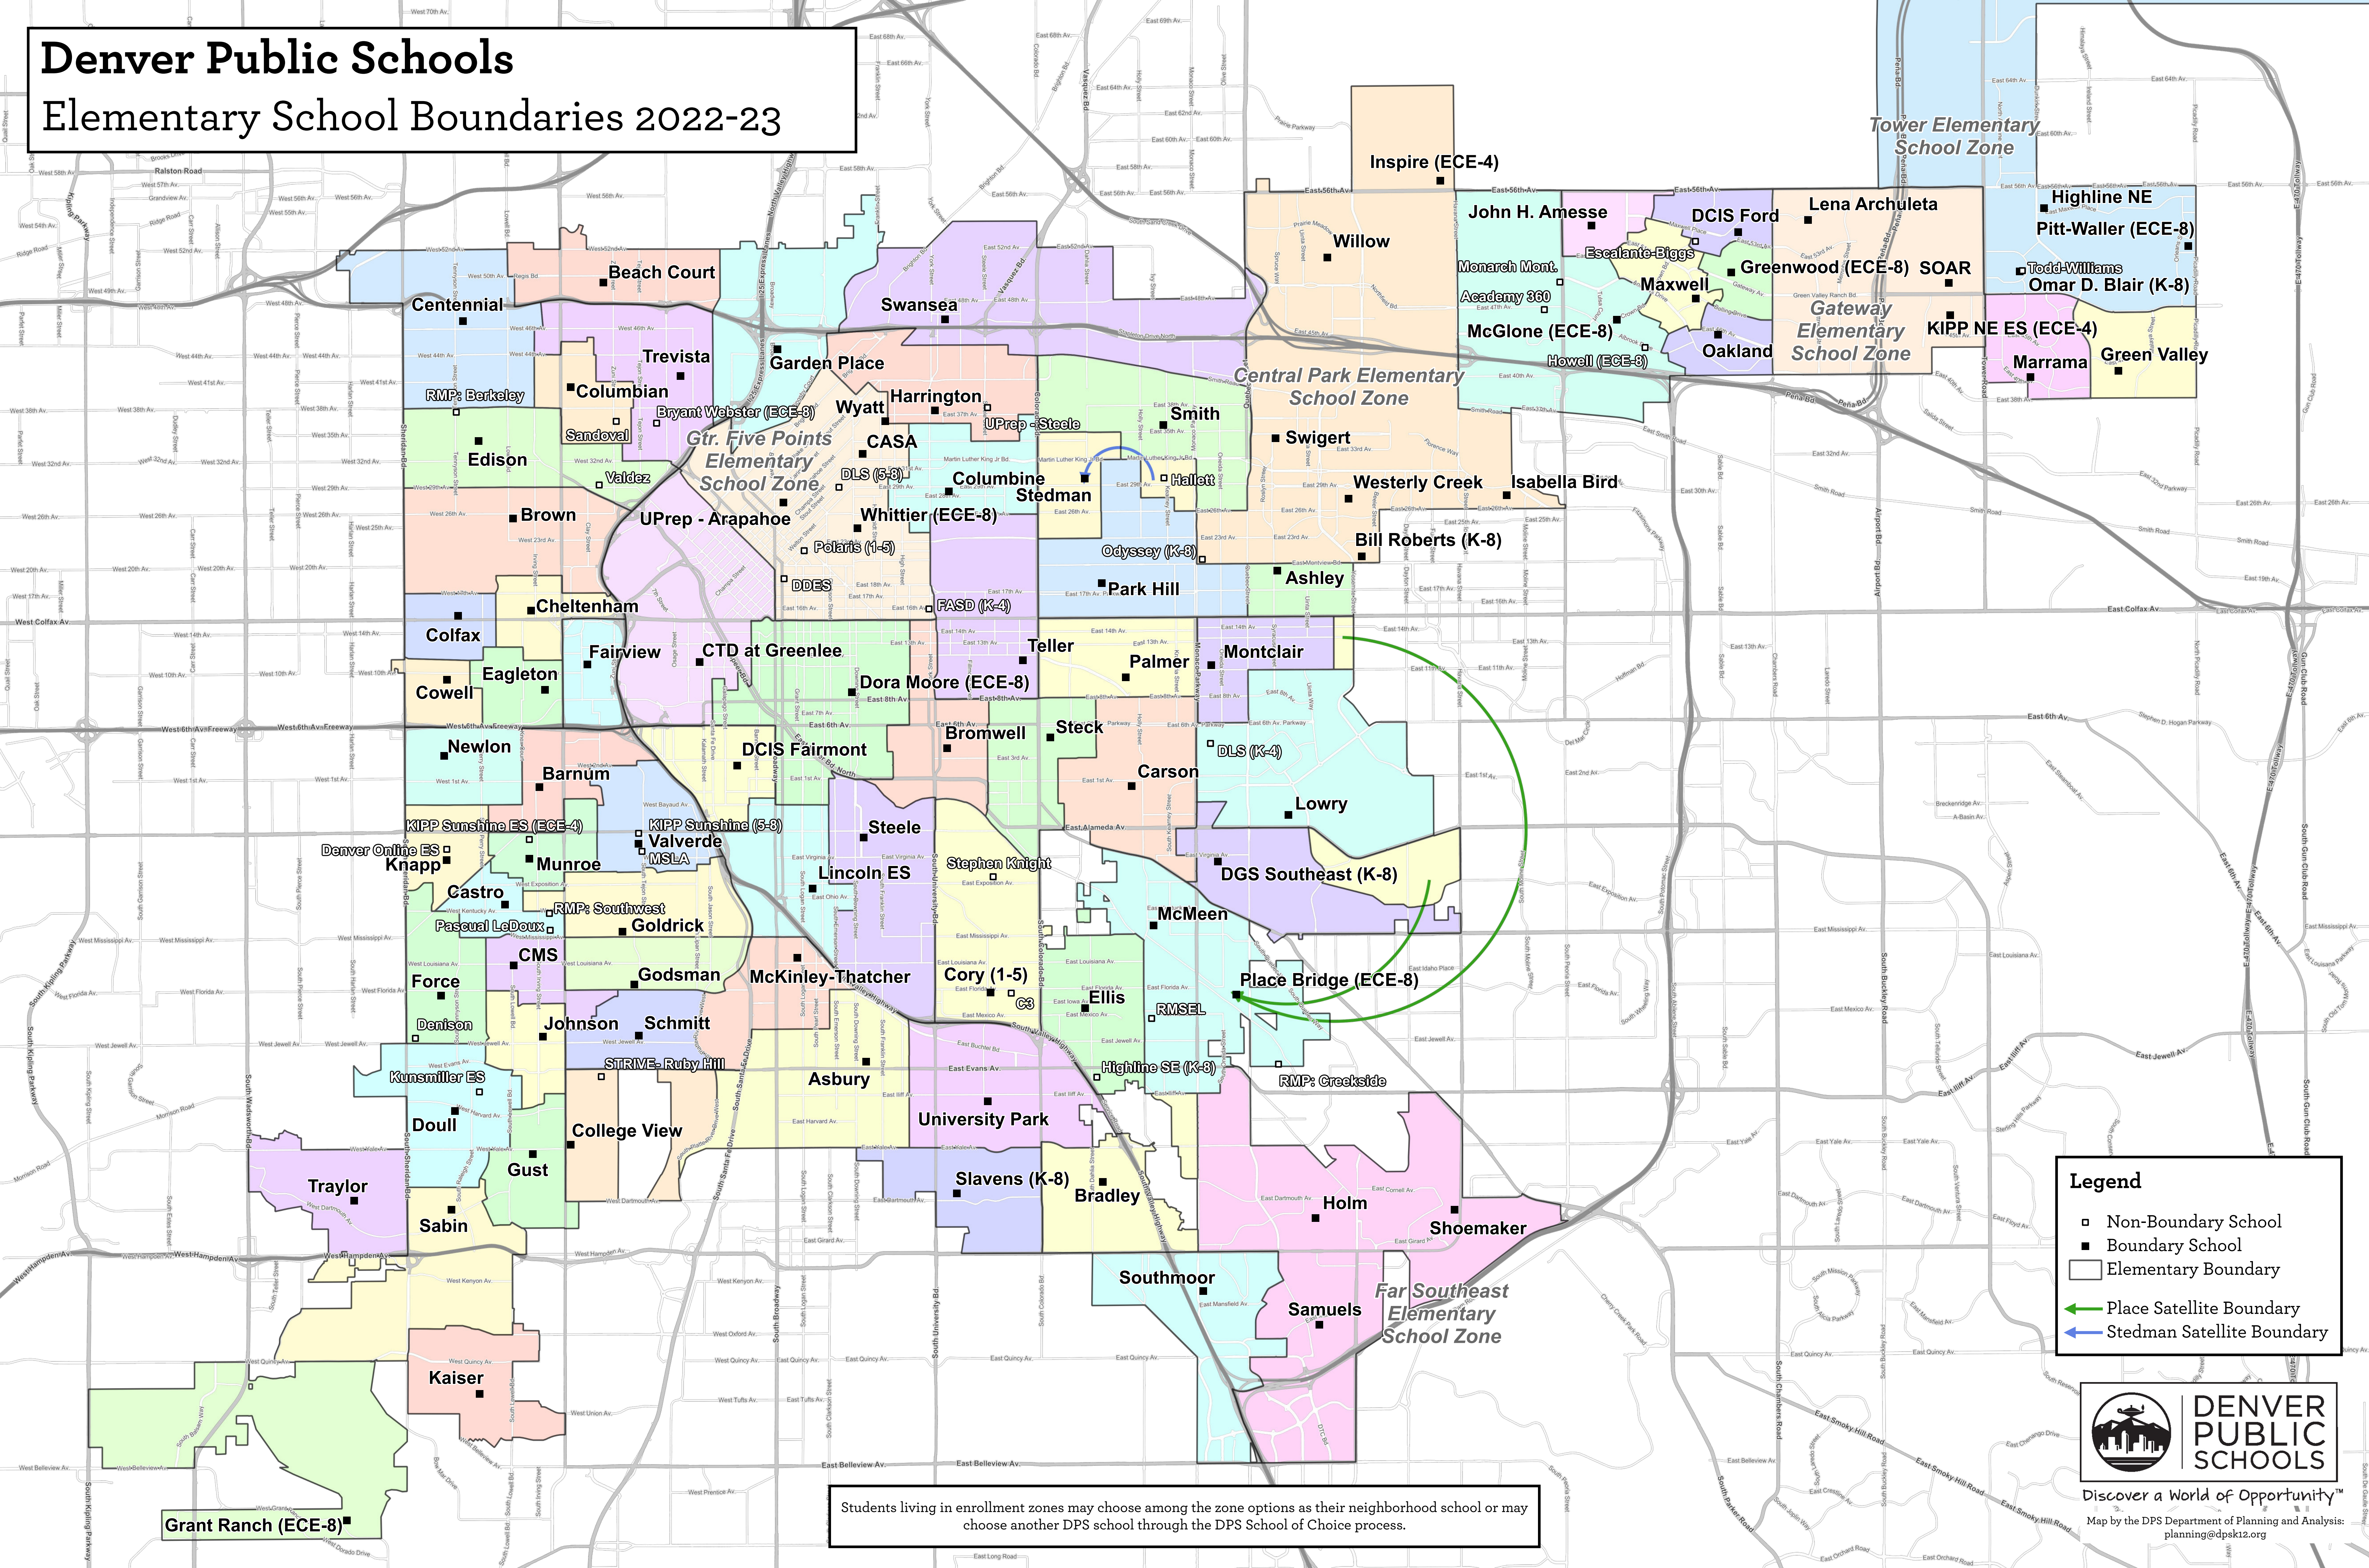

# Denver Public Schools

## Elementary School Boundaries 2022-23

**Legend**

- Non-Boundary School
- Boundary School
- ▭ Elementary Boundary
- ↔ Place Satellite Boundary
- ↔ Stedman Satellite Boundary

Discover a World of Opportunity™  
 Map by the DPS Department of Planning and Analysis:  
 planning@dpsk12.org

Students living in enrollment zones may choose among the zone options as their neighborhood school or may choose another DPS school through the DPS School of Choice process.

**Grant Ranch (ECE-8)**