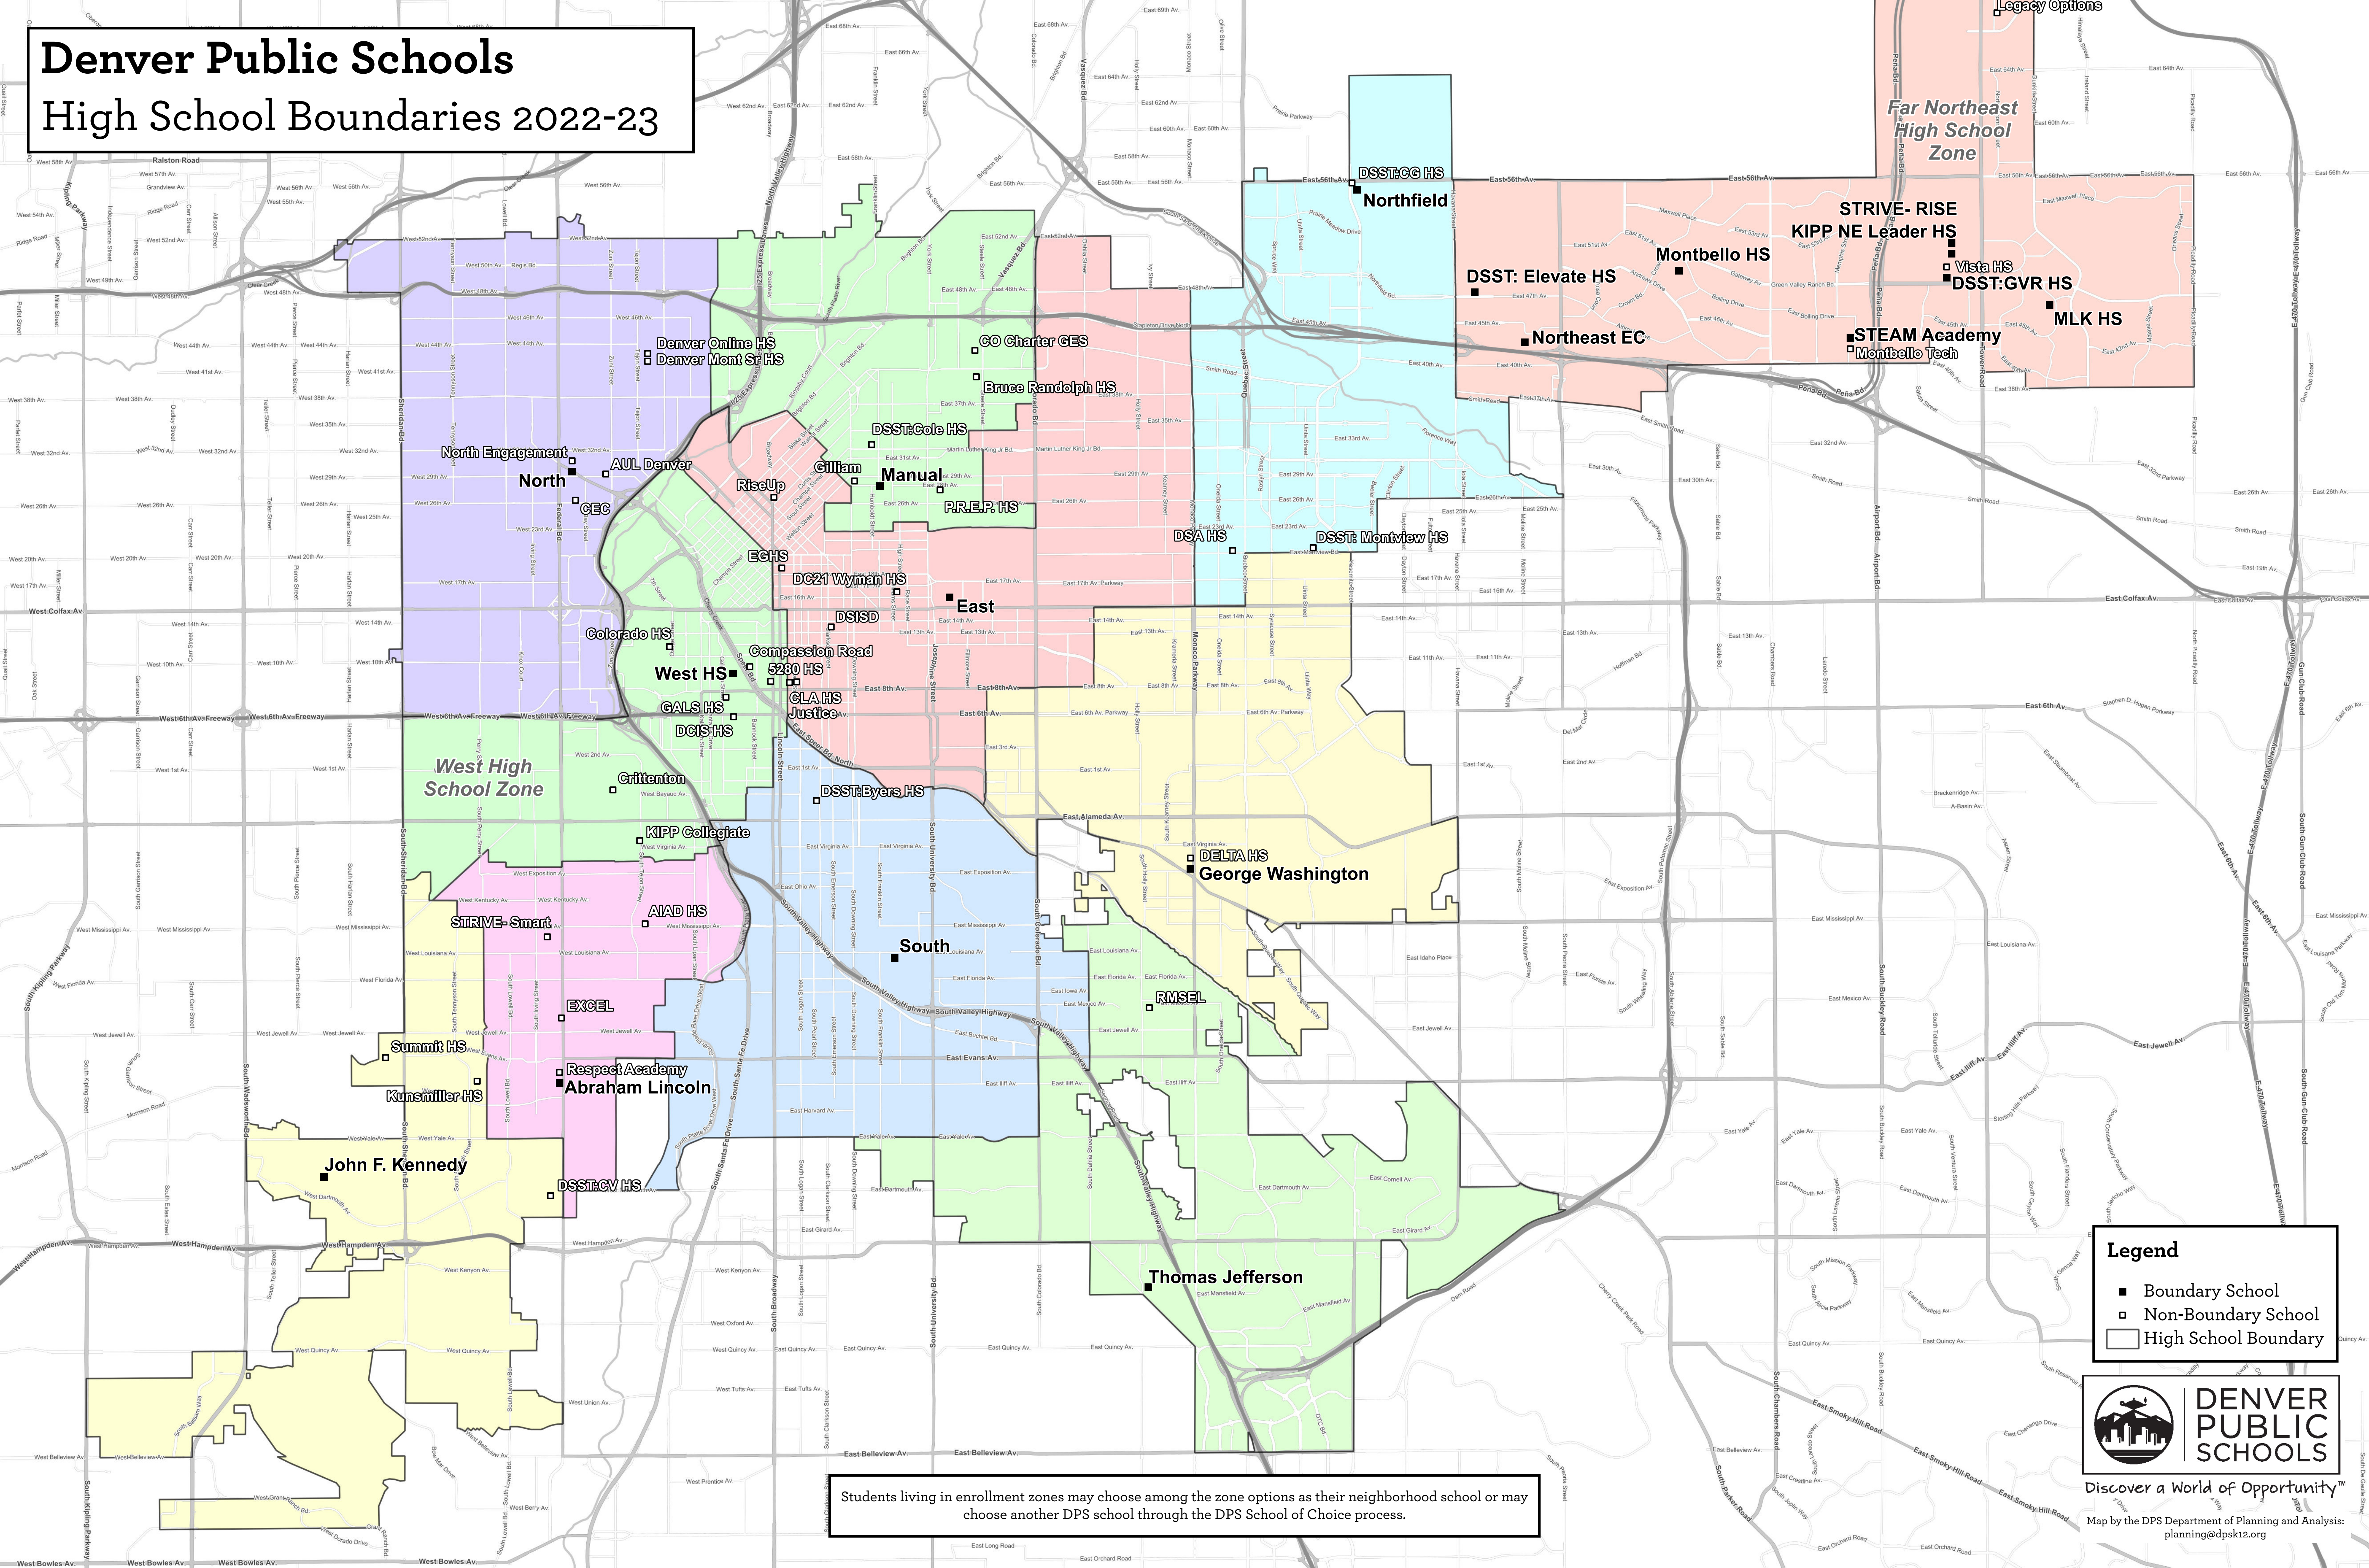

Denver Public Schools High School Boundaries 2022-23

Legacy Options

Far Northeast High School Zone

Northfield

STRIVE-RISE

KIPP NE Leader HS

DSST: Elevate HS

Montbello HS

Vista HS

DSST:GVR HS

MLK HS

STEAM Academy

Montbello Tech

Northeast EC

Denver Online HS
Denver Mont Sr HS

CO Charter GES